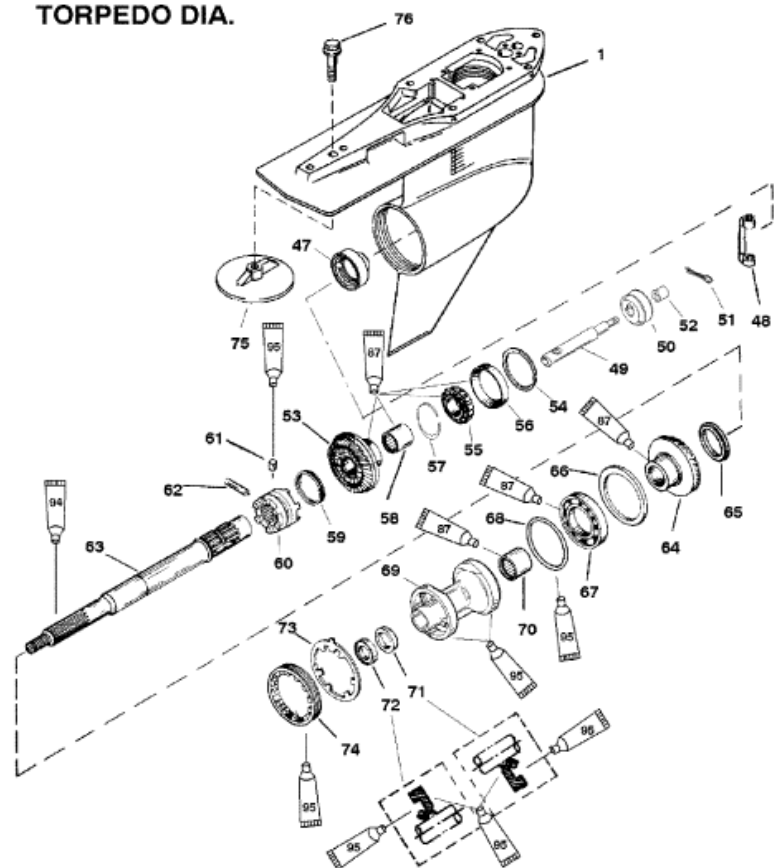

**4.75 IN/120.65MM
 TORPEDO DIA.**

- Belray 65413 Gear Oil (92-916026)
- Anti-Corrosion Grease (92-78376-A6)
- Chemtool Duralube Special (92-824501)

12481

Parts List

Ref	Class	Part	Description	Qty	Comment	Footnote
1	1623	859399T18	GEAR HOUSING, Basic	1		
47	22	859403	PLUG	1		
48		823903	SHIFT CRANK	1		
49		19755T 7	SPOOL ASSEMBLY	1		
50		NSS	NOT SOLD SEPARATE, Shift Sp	1		
51	18	46950 1	COTTER PIN	1		
52		NSS	NOT SOLD SEPARATE, Sleeve	1		
53	43	859321A 3	GEAR SET, Forward/Pinion (12/21)	1		
54	15	44491A 1	SHIM SET	AR		
55	31	30894A 1	BEARING SET, Cup And Cone	1		
56		NSS	NOT SOLD SEPARATE, Cup	1		
57	53	856823	RING, Retaining	1		
58	31	30895T	BEARING, Roller	1		
59	24	30893	SPRING	1		
60	52	859340T	CLUTCH	1		
61	17	828356	PIN, Detent	1		
62	17	30632	PIN, Cross	1		
63	44	824110	PROPELLER SHAFT	1		
64	43	859322A 1	GEAR, Reverse (12/21) (1.75:1)	1		
65	23	824108	SPACER	1		
66		68100 1	RING, Thrust	1		
67	30	88957T	BALL BEARING	1		
68	25	31534	O-RING	1		15
69		818763T11	BEARING CARRIER	1		
70	31	30956T	ROLLER BEARING	1		
71	26	14077	SEAL, Oil (INSIDE)	1		15
72	26	76868	SEAL (OUTSIDE)	1		15
73	14	18323	TAB WASHER	1		
74		79448	RETAINER	1		
75		76214Q 5	ANODIC PLATE ASSEMBLY	1		
76	10	806327	SCREW, (.437-14 x 1.750)	1		
-	26	816575A 4	GEAR HOUSING SEAL KIT	1		